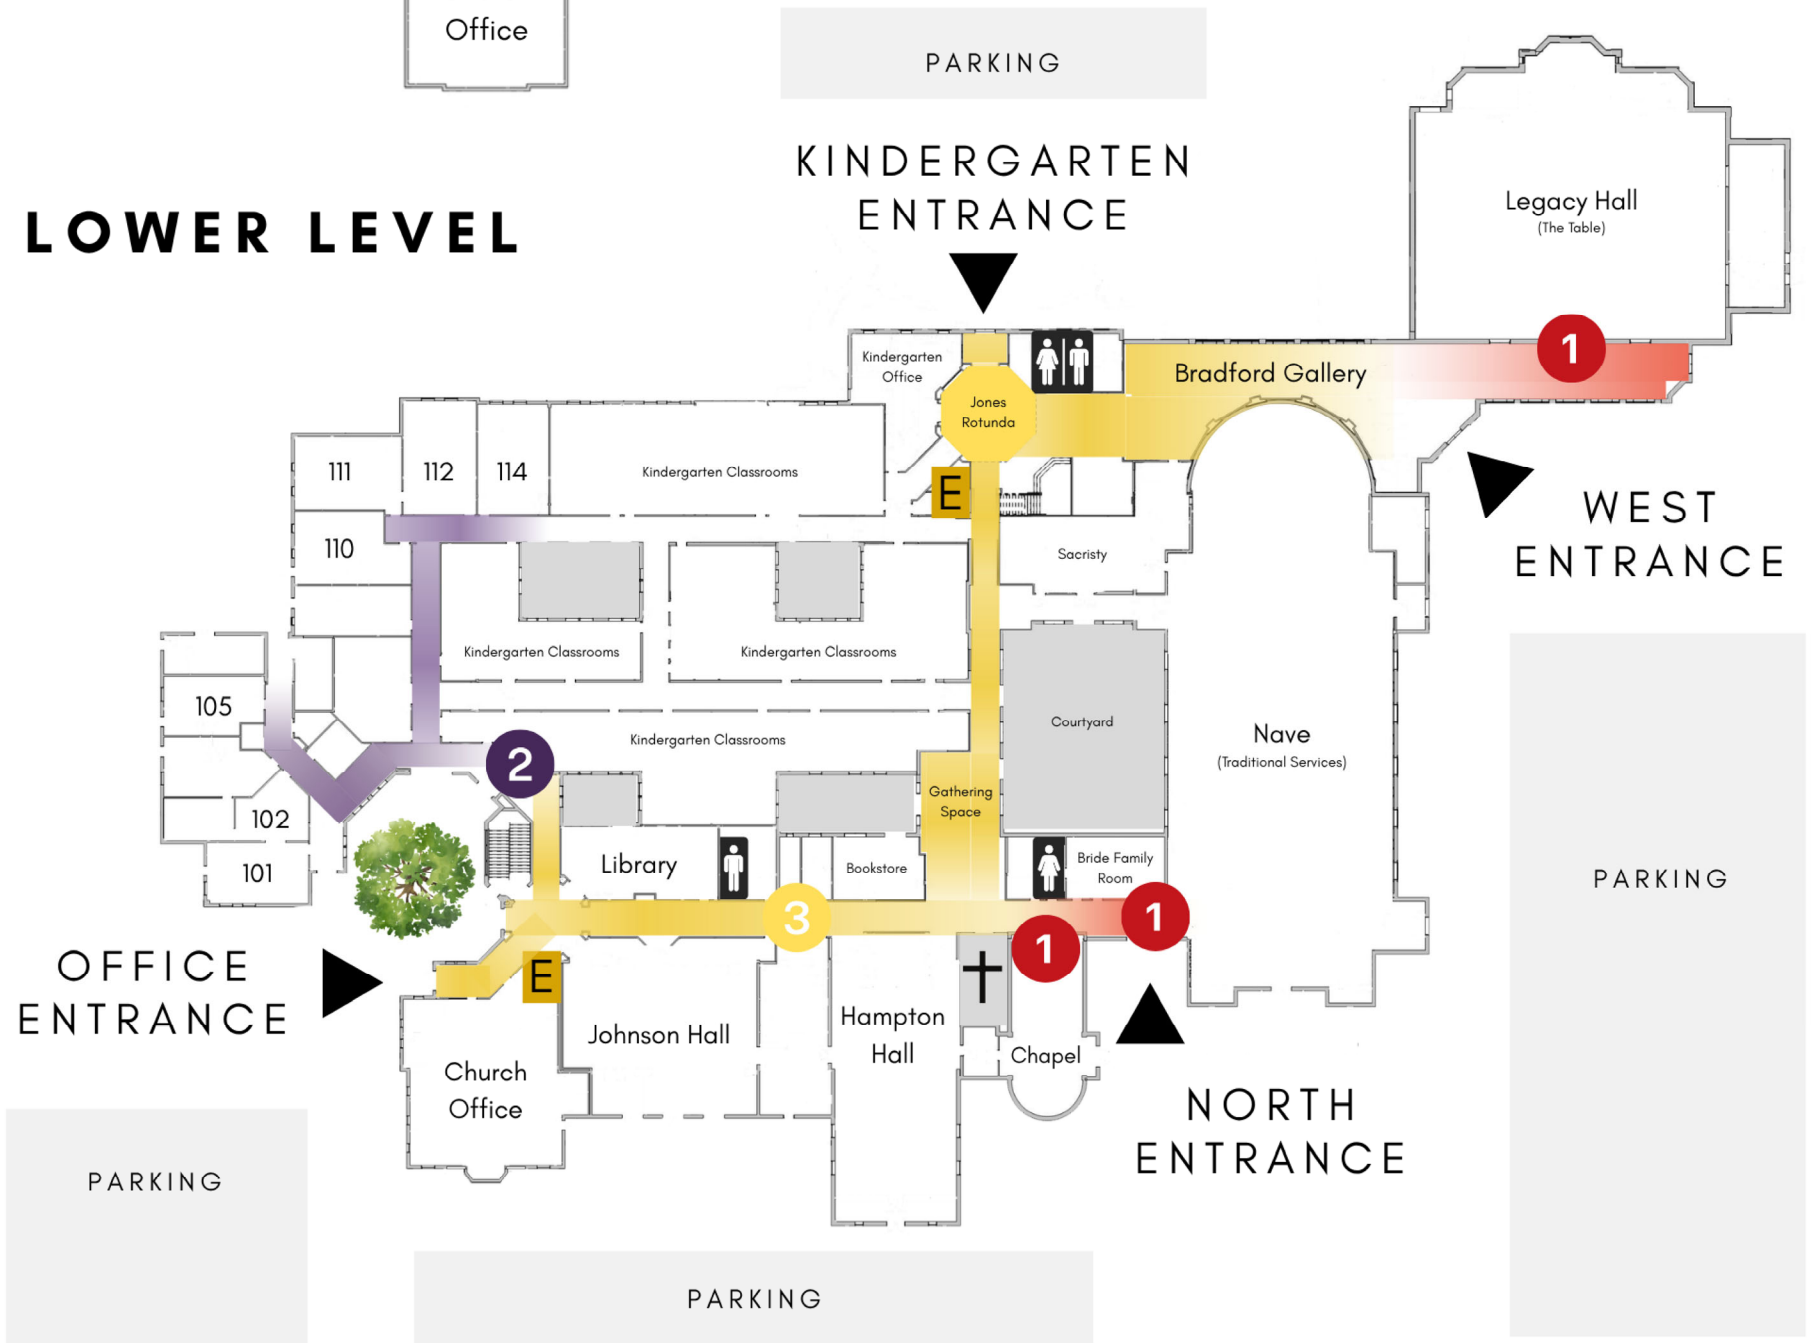

FIND YOUR WAY

around St. George's Church

UPPER LEVEL

LOWER LEVEL

LEGEND

- | | | |
|--------------------------------|---|--------------------------------------|
| 1 Worship Spaces | 2 Children's Check In (Preschool, Childcare & Nursery) | 3 Classrooms & Meeting Spaces |
| 4 Children (Elementary) | 5 Youth (Middle & High) | 6 Music |
| Restrooms | E Elevator | Columbarium |